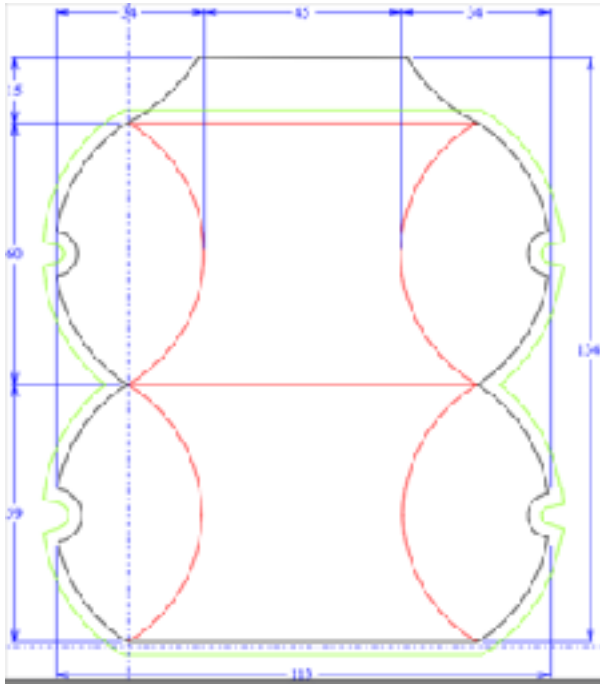

Soap packaging box Die line template

Pillow box die line template for soap packaging

Size: Length x Width x Height: 80 x 60 x 35mm

- Black line: Cut line. Red line: Fold line. Green Line: Bleed line

3D:

Designs for reference and tips: