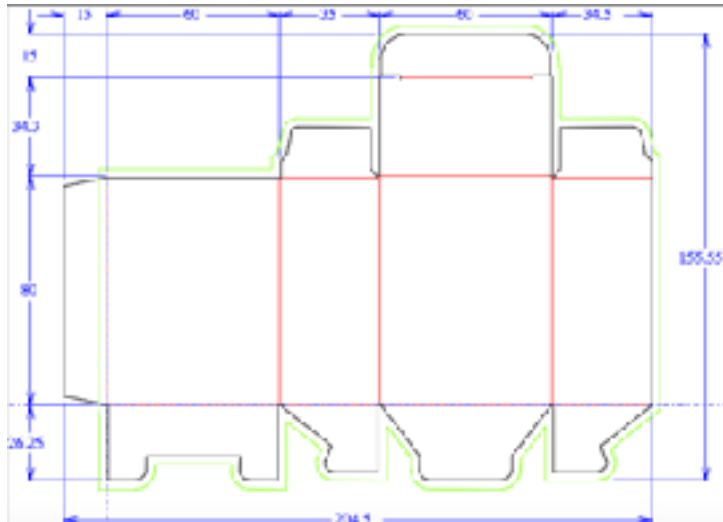

## Soap packaging box Die line template

**Tuck top Snap bottom** paper box Die line template

Size: Length x Width x Hight: 60 x 35 x 80mm

Black line: Cut line. **Red line: Fold line.** **Green Line: Bleed line**

3D: